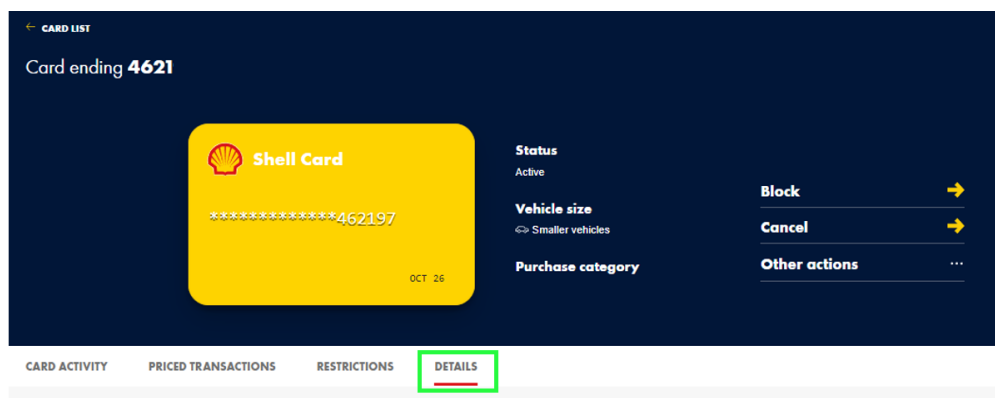

How to view PIN?

If you have forgotten your 4 digits card PIN, you may want to View it through Shell Fleet Hub.

1. Select **Cards** from the menu in the top left corner of the page.

2. Click on the card you wish to view the PIN from the list.

3. Click on the **Details**.

4. Click on View PIN

Card details	
	ISSUE DATE 06/10/22
	EXPIRY DATE 31/10/26
 4621	REGION National
	NETWORK Shell sites
	DRIVER ID
	PIN Self-assigned
	View Pin
	Send Pin

5. A popup will appear, you will be able to see your PIN one digit at a time. Hover over the padlock below the green circle to see the digit behind. If you are using a mobile device, press and hold.