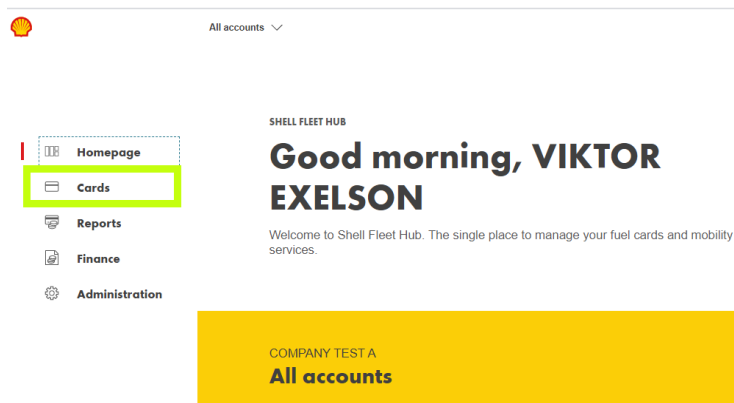

How to view PIN?

If you have forgotten your 4 digits card PIN, you may want to View it through Shell Fleet Hub.

1. Select **Cards** from the menu in the top left corner of the page.

2. Click on the card you wish to view the PIN from the list.