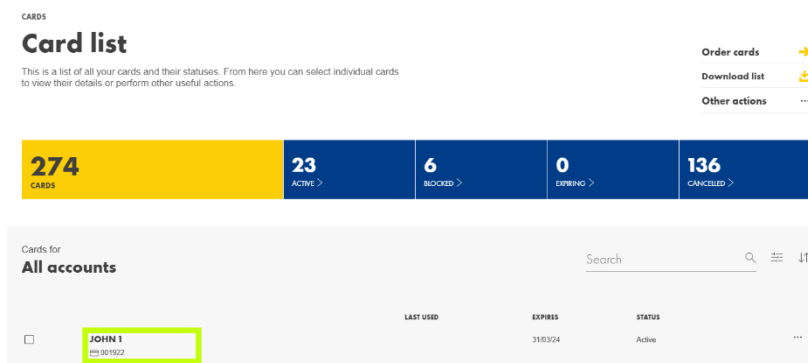

How to view PIN?

If you have forgotten your 4 digits card PIN, you may want to View it through Shell Fleet Hub.

1. Select **Cards** from the menu in the top left corner of the page.

2. Click on the card you wish to view the PIN from the list.

3. Click on the **Details**.

4. Click on View PIN

Card details	
	ISSUE DATE 06/10/22
	EXPIRY DATE 31/10/26
 4621	REGION National
	NETWORK Shell sites
	DRIVER ID
	PIN Self-assigned
	View Pin
	Send Pin

5. A popup will appear, you will be able to see your PIN one digit at a time. Hover over the padlock below the green circle to see the digit behind. If you are using a mobile device, press and hold.